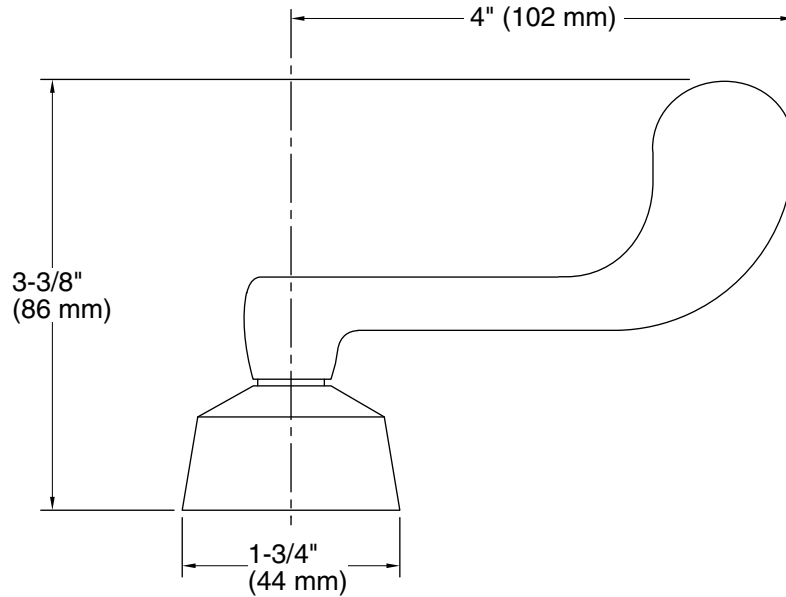

### Available Colors/Finishes

*Color tiles intended for reference only.*

Color	Code	Description
-------	------	-------------

	CP	Polished Chrome
---	----	-----------------

**Technical Information**

All product dimensions are nominal.